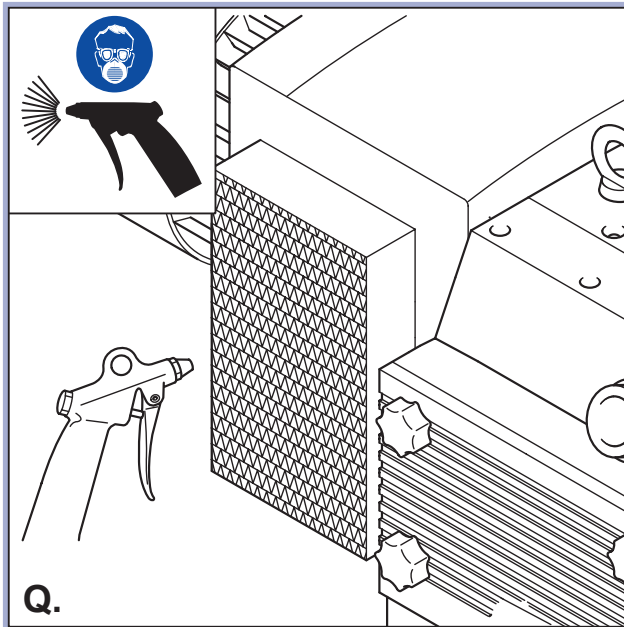

Gebr. Becker GmbH
Hölker Feld 29-31
D-42279 Wuppertal
info@becker-international.com

SERVICE
www.becker-international.com
Sales and service network