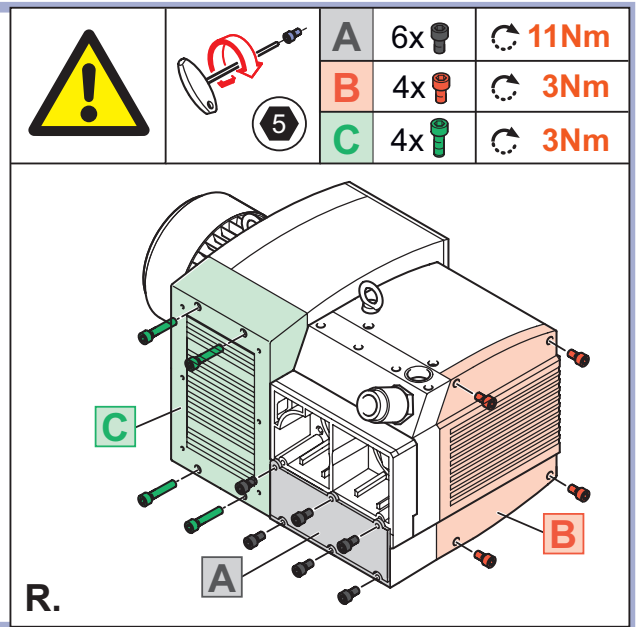

Gebr. Becker GmbH
Hölker Feld 29-31
D-42279 Wuppertal
info@becker-international.com

SERVICE
www.becker-international.com
Sales and service network